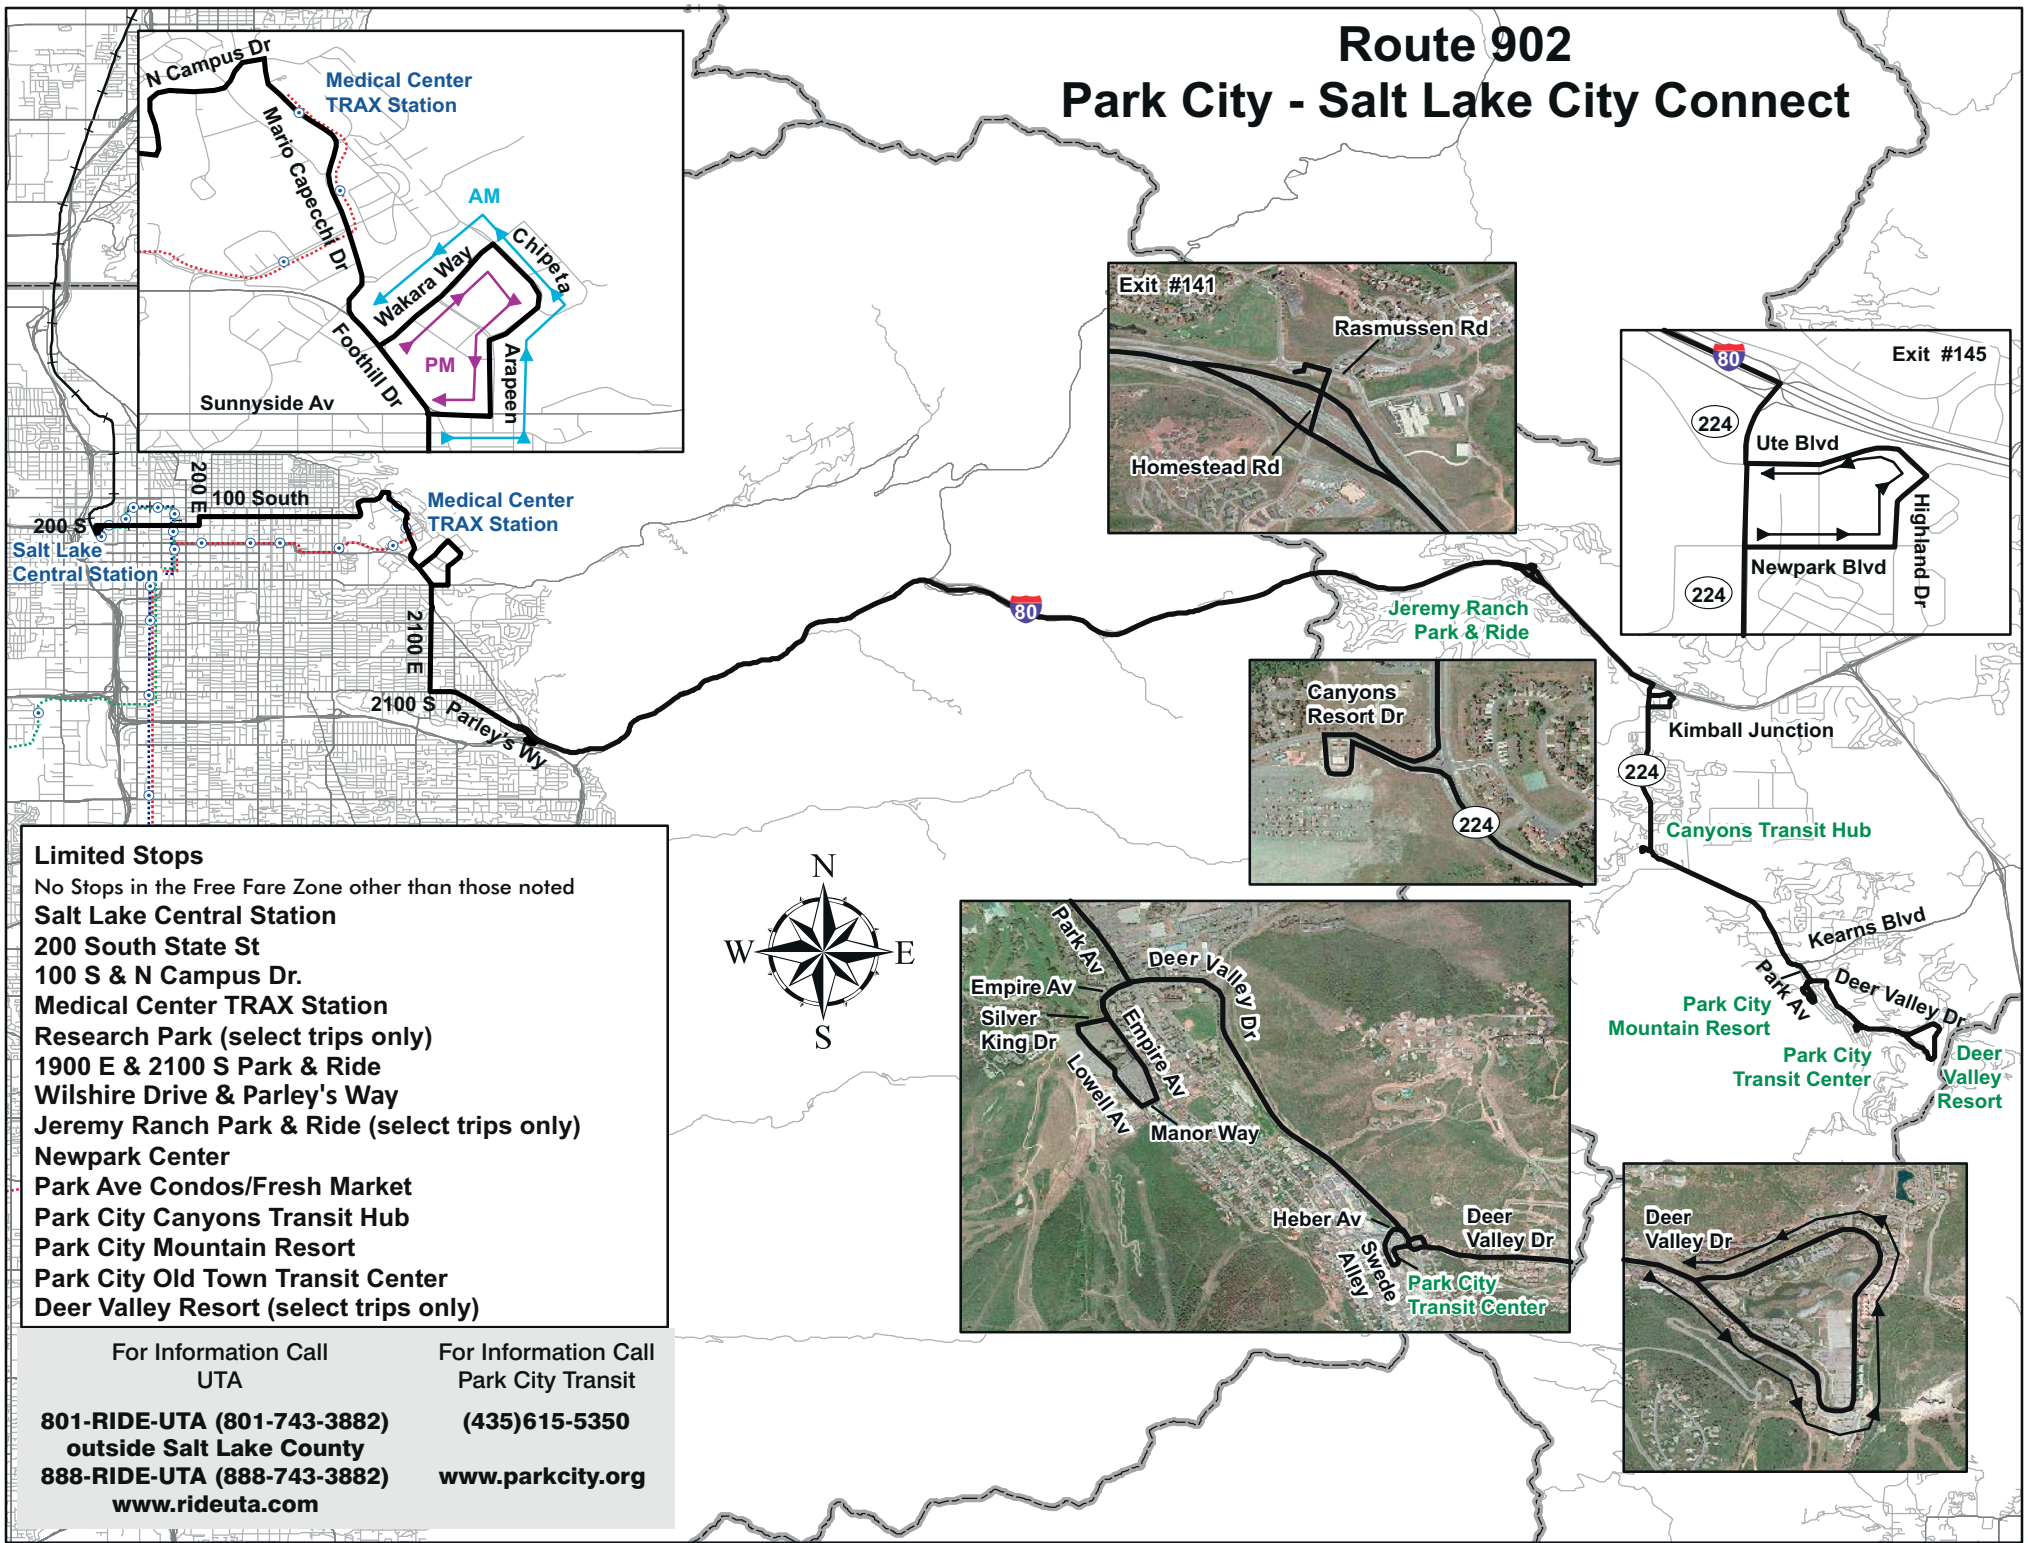

How To Use This Schedule

Determine your timepoint based on when you want to leave or when you want to arrive. Read across for your destination and down for your time and direction of travel. A route map is provided to help you relate to the timepoints shown.

PC→SLC connect 902

Serving
 Salt Lake Central Station
 200 South State St
 100 S & N Campus Dr.
 Medical Center TRAX Station
 Research Park (select trips only)
 1900 S & 2100 E Park & Ride
 Wilshire Drive & Parley's Way
 Jeremy Ranch Park & Ride (select trips only)
 Newpark Center
 Park Ave Condos/Fresh Market
 Park City Canyons Transit Hub
 Park City Mountain Resort
 Park City Old Town Transit Center
 Deer Valley Resort (select trips only)

Effective December 2011

Route 902 Park City - Salt Lake City Connect

- Limited Stops**
 No Stops in the Free Fare Zone other than those noted
Salt Lake Central Station
 200 South State St
 100 S & N Campus Dr.
Medical Center TRAX Station
 Research Park (select trips only)
 1900 E & 2100 S Park & Ride
 Wilshire Drive & Parley's Way
 Jeremy Ranch Park & Ride (select trips only)
 Newport Center
 Park Ave Condos/Fresh Market
 Park City Canyons Transit Hub
 Park City Mountain Resort
 Park City Old Town Transit Center
 Deer Valley Resort (select trips only)