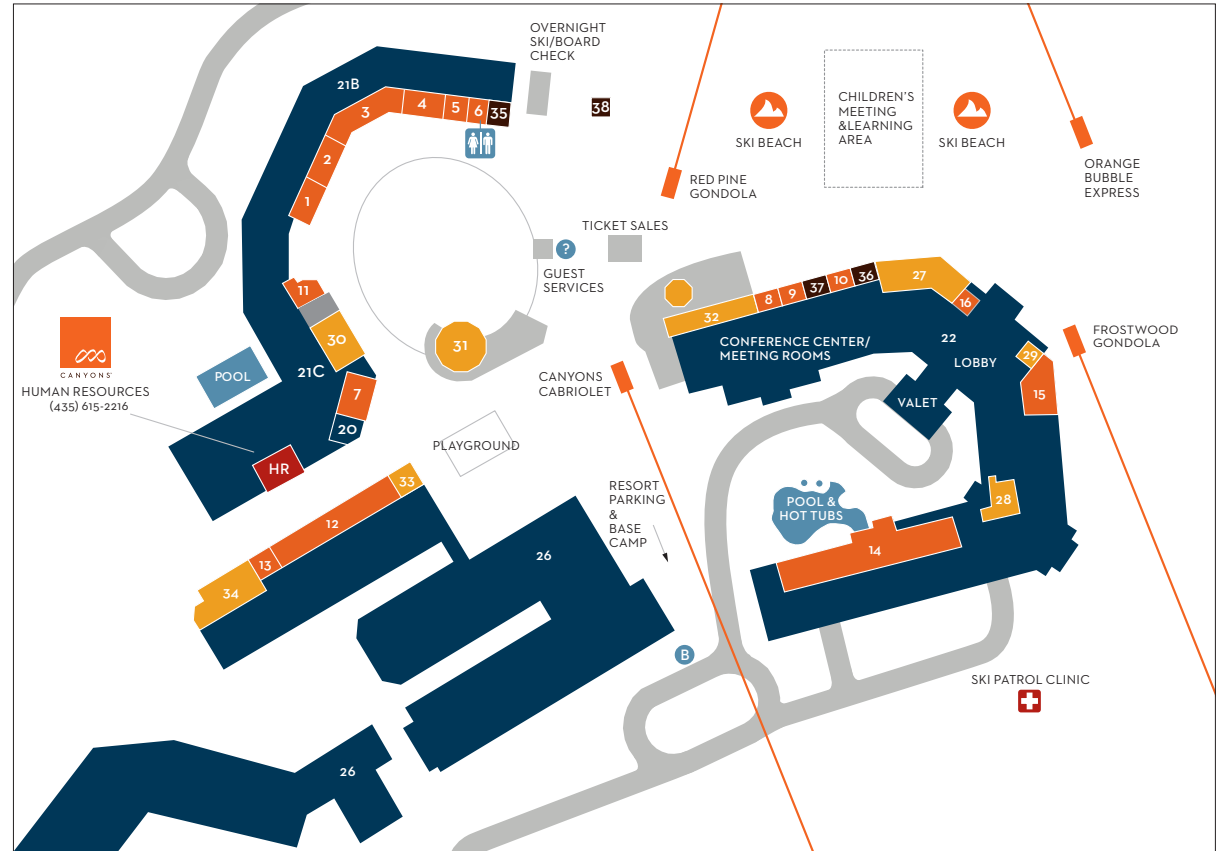

GETTING AROUND THE RESORT

Shops/Services

- 19 SPORTS
- ONE SWEET RIDE
- CANYON MOUNTAIN SPORTS
- CANYON MOUNTAIN RENTALS
- SOLID EDGE TUNING & REPAIR
- LOCKERS/RESTROOMS
- TALISKER MOUNTAIN REALTY
- SUREFOOT
- CANYON MOUNTAIN SPORTS AT THE GRAND SUMMIT
10. SHARP SHOOTER IMAGES
11. KINDERSPORT
12. SERENITY SPA
13. ALOHA RENTAL SHOP
14. GRAND SUMMIT SPA & HEALTH CLUB
15. LITTLE ADVENTURES DAYCARE
16. GRAND SUMMIT GENERAL STORE

Lodging

17. ESCALA LODGES
18. SUNRISE AT ESCALA
19. WALDORF ASTORIA PARK CITY
20. CANYONS LODGING OFFICE
21. SUNDIAL LODGE "B" AND "C"
22. GRAND SUMMIT HOTEL
23. THE VINTAGE ON THE STRAND
24. THE MINERS CLUB
25. SILVERADO LODGE
26. WESTGATE RESORT

Restaurants/Bars

27. RED TAIL GRILL
28. THE CABIN RESTAURANT & LOUNGE
29. FIRST TRACKS CAFÉ
30. ALPINE HOUSE
31. THE UMBRELLA BAR
32. THE FARM AT CANYONS
33. WESTGATE MARKETPLACE AND DELI
34. WESTGATE GRILL

Ski School

35. SKI & SNOWBOARD SCHOOL SALES CABIN
 36. CHILDREN'S CATS SKI & SNOWBOARD SCHOOL
 37. CHILDREN'S CARVERS SKI & SNOWBOARD SCHOOL DROP-OFF
 38. PRIVATE LESSON MEETING AREA
- B** BUS STOP
— GONDOLA / LIFT