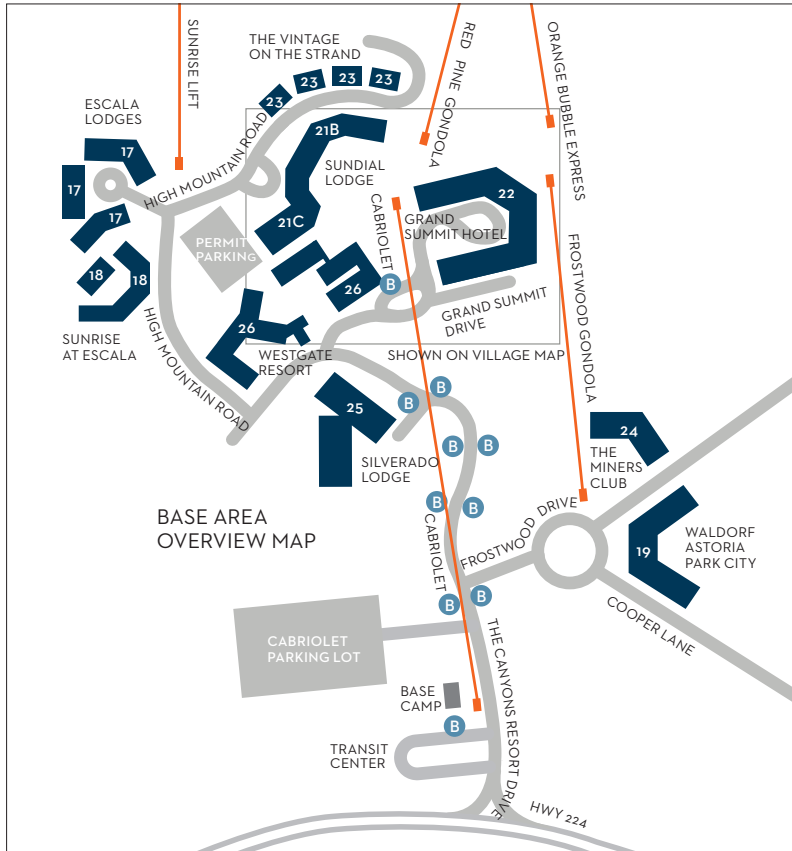

GETTING AROUND THE RESORT

Shops/Services

- 19 SPORTS
- ONE SWEET RIDE
- CANYON MOUNTAIN SPORTS
- CANYON MOUNTAIN RENTALS
- SOLID EDGE TUNING & REPAIR
- LOCKERS/RESTROOMS
- TALISKER MOUNTAIN REALTY
- SUREFOOT
- CANYON MOUNTAIN SPORTS AT THE GRAND SUMMIT
10. SHARP SHOOTER IMAGES
11. KINDERSPORT
12. SERENITY SPA
13. ALOHA RENTAL SHOP
14. GRAND SUMMIT SPA & HEALTH CLUB
15. LITTLE ADVENTURES DAYCARE
16. GRAND SUMMIT GENERAL STORE

Lodging

17. ESCALA LODGES
18. SUNRISE AT ESCALA
19. WALDORF ASTORIA PARK CITY
20. CANYONS LODGING OFFICE
21. SUNDIAL LODGE "B" AND "C"
22. GRAND SUMMIT HOTEL
23. THE VINTAGE ON THE STRAND
24. THE MINERS CLUB
25. SILVERADO LODGE
26. WESTGATE RESORT

Restaurants/Bars

27. RED TAIL GRILL
28. THE CABIN RESTAURANT & LOUNGE
29. FIRST TRACKS CAFÉ
30. ALPINE HOUSE
31. THE UMBRELLA BAR
32. THE FARM AT CANYONS
33. WESTGATE MARKETPLACE AND DELI
34. WESTGATE GRILL

Ski School

35. SKI & SNOWBOARD SCHOOL SALES CABIN
 36. CHILDREN'S CATS SKI & SNOWBOARD SCHOOL
 37. CHILDREN'S CARVERS SKI & SNOWBOARD SCHOOL DROP-OFF
 38. PRIVATE LESSON MEETING AREA
- B** BUS STOP
— GONDOLA / LIFT